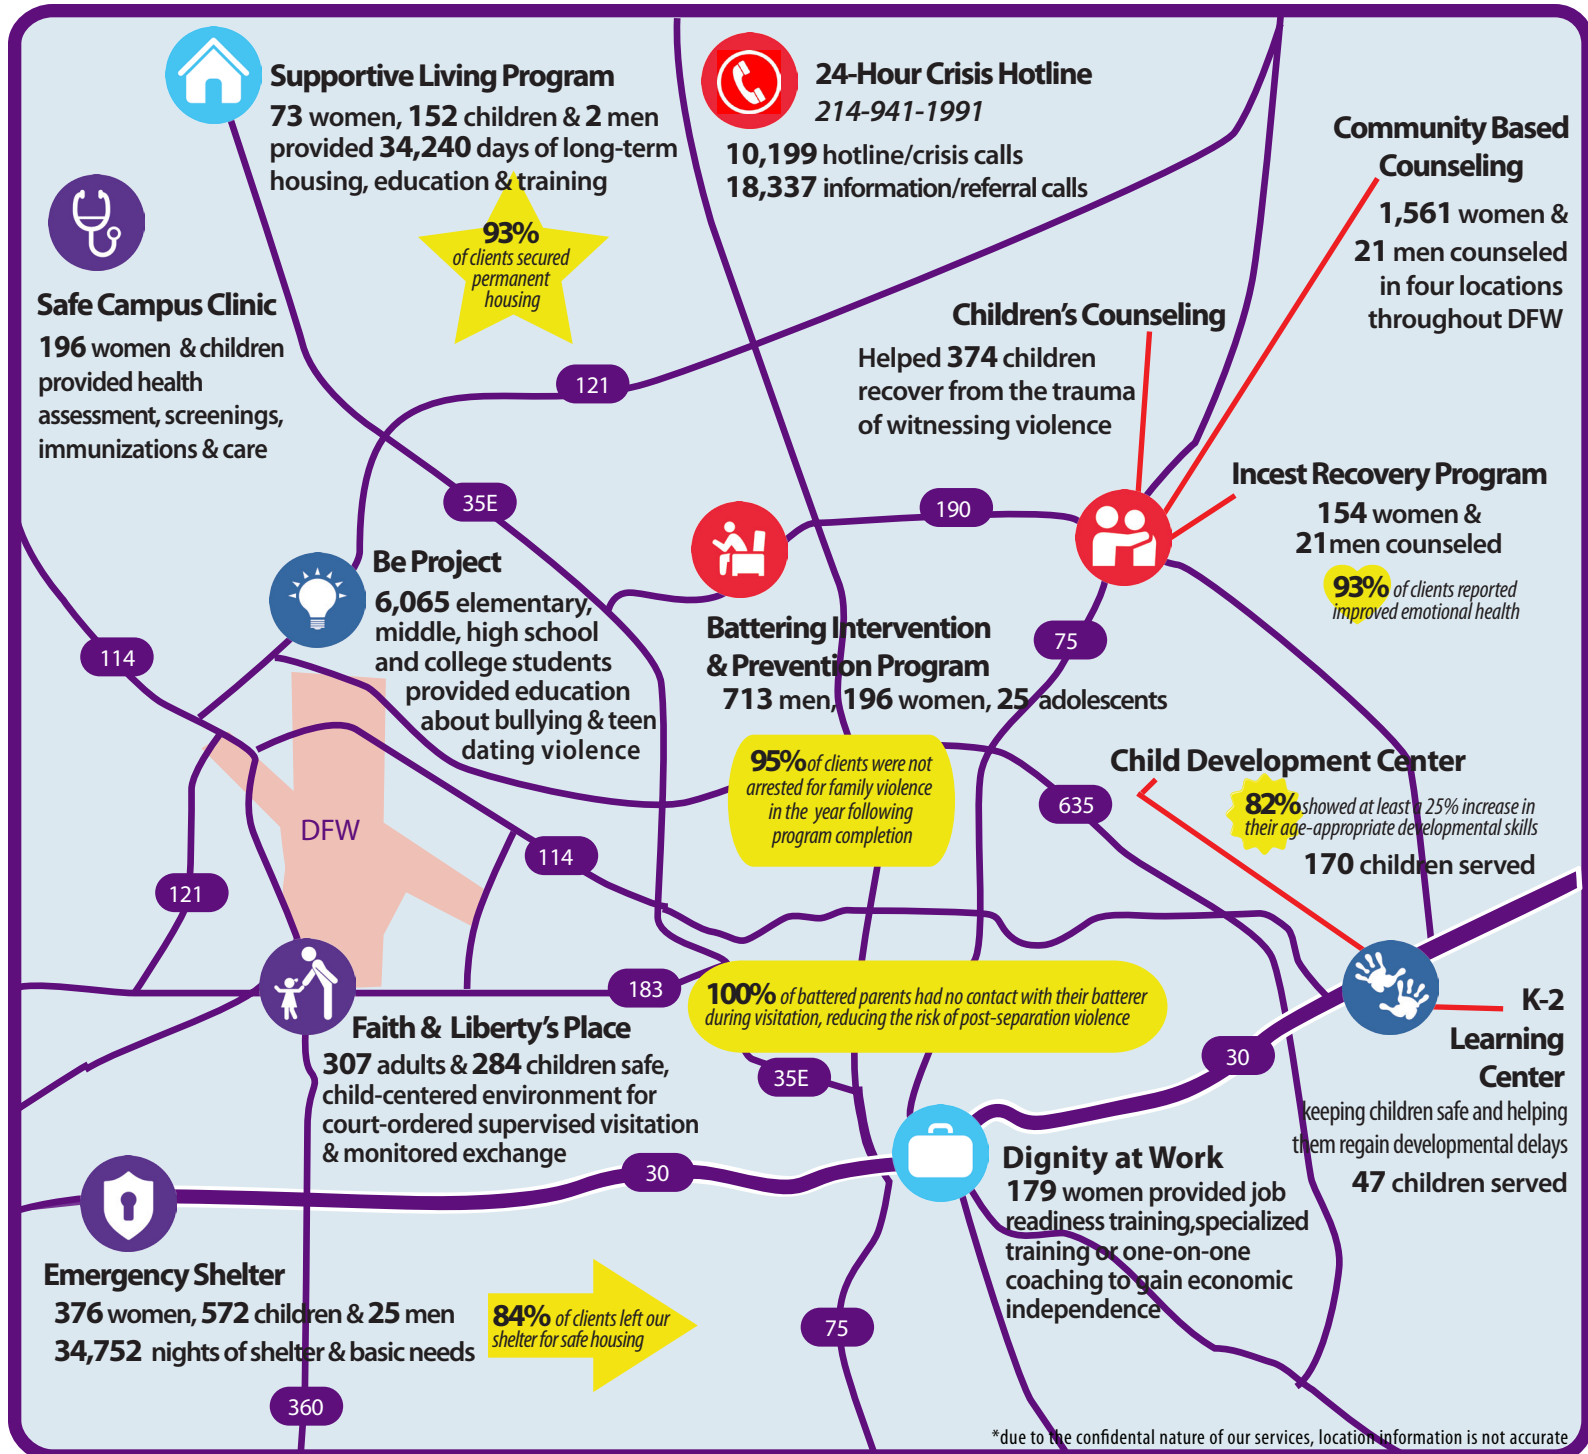

2015 AT A GLANCE

The Family Place has **8** locations throughout the Metroplex to make services accessible to clients. In 2016 we will add a counseling office in Collin County and the first shelter for men in the state.

In 2015, we provided **10,729** clients with **141,317** hours of service.

All of our programs are offered in Spanish and in English.

The Family Place is the largest family violence service provider in Texas.

Our Mission: The Family Place empowers victims of family violence by providing safe housing, counseling and skills that create independence while building community engagement and advocating for social change to stop family violence.

www.familyplace.org | 214.559.2170 | 24-hour Crisis Hotline: 214.941.1991